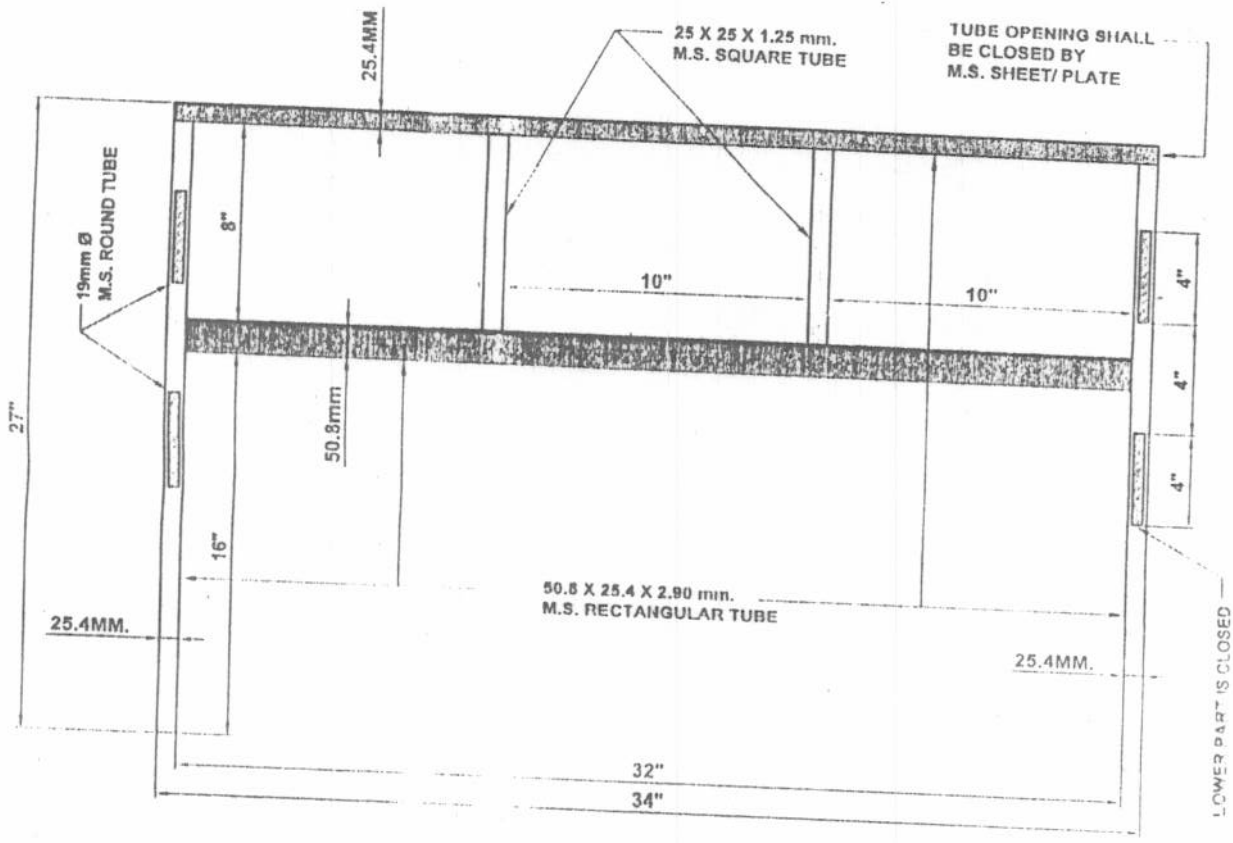

DRAWING, DESIGN AND SPECIFICATION OF
SINGLE BED COT FOR HOSTEL BOARDERS

(HEAD END)

Prepared by me

Bho
19.09.2009
Assistant Engineer,
I.T.D.A., Nilgiri

hms
19/9/09
Joint Director (I) / C
EP & M